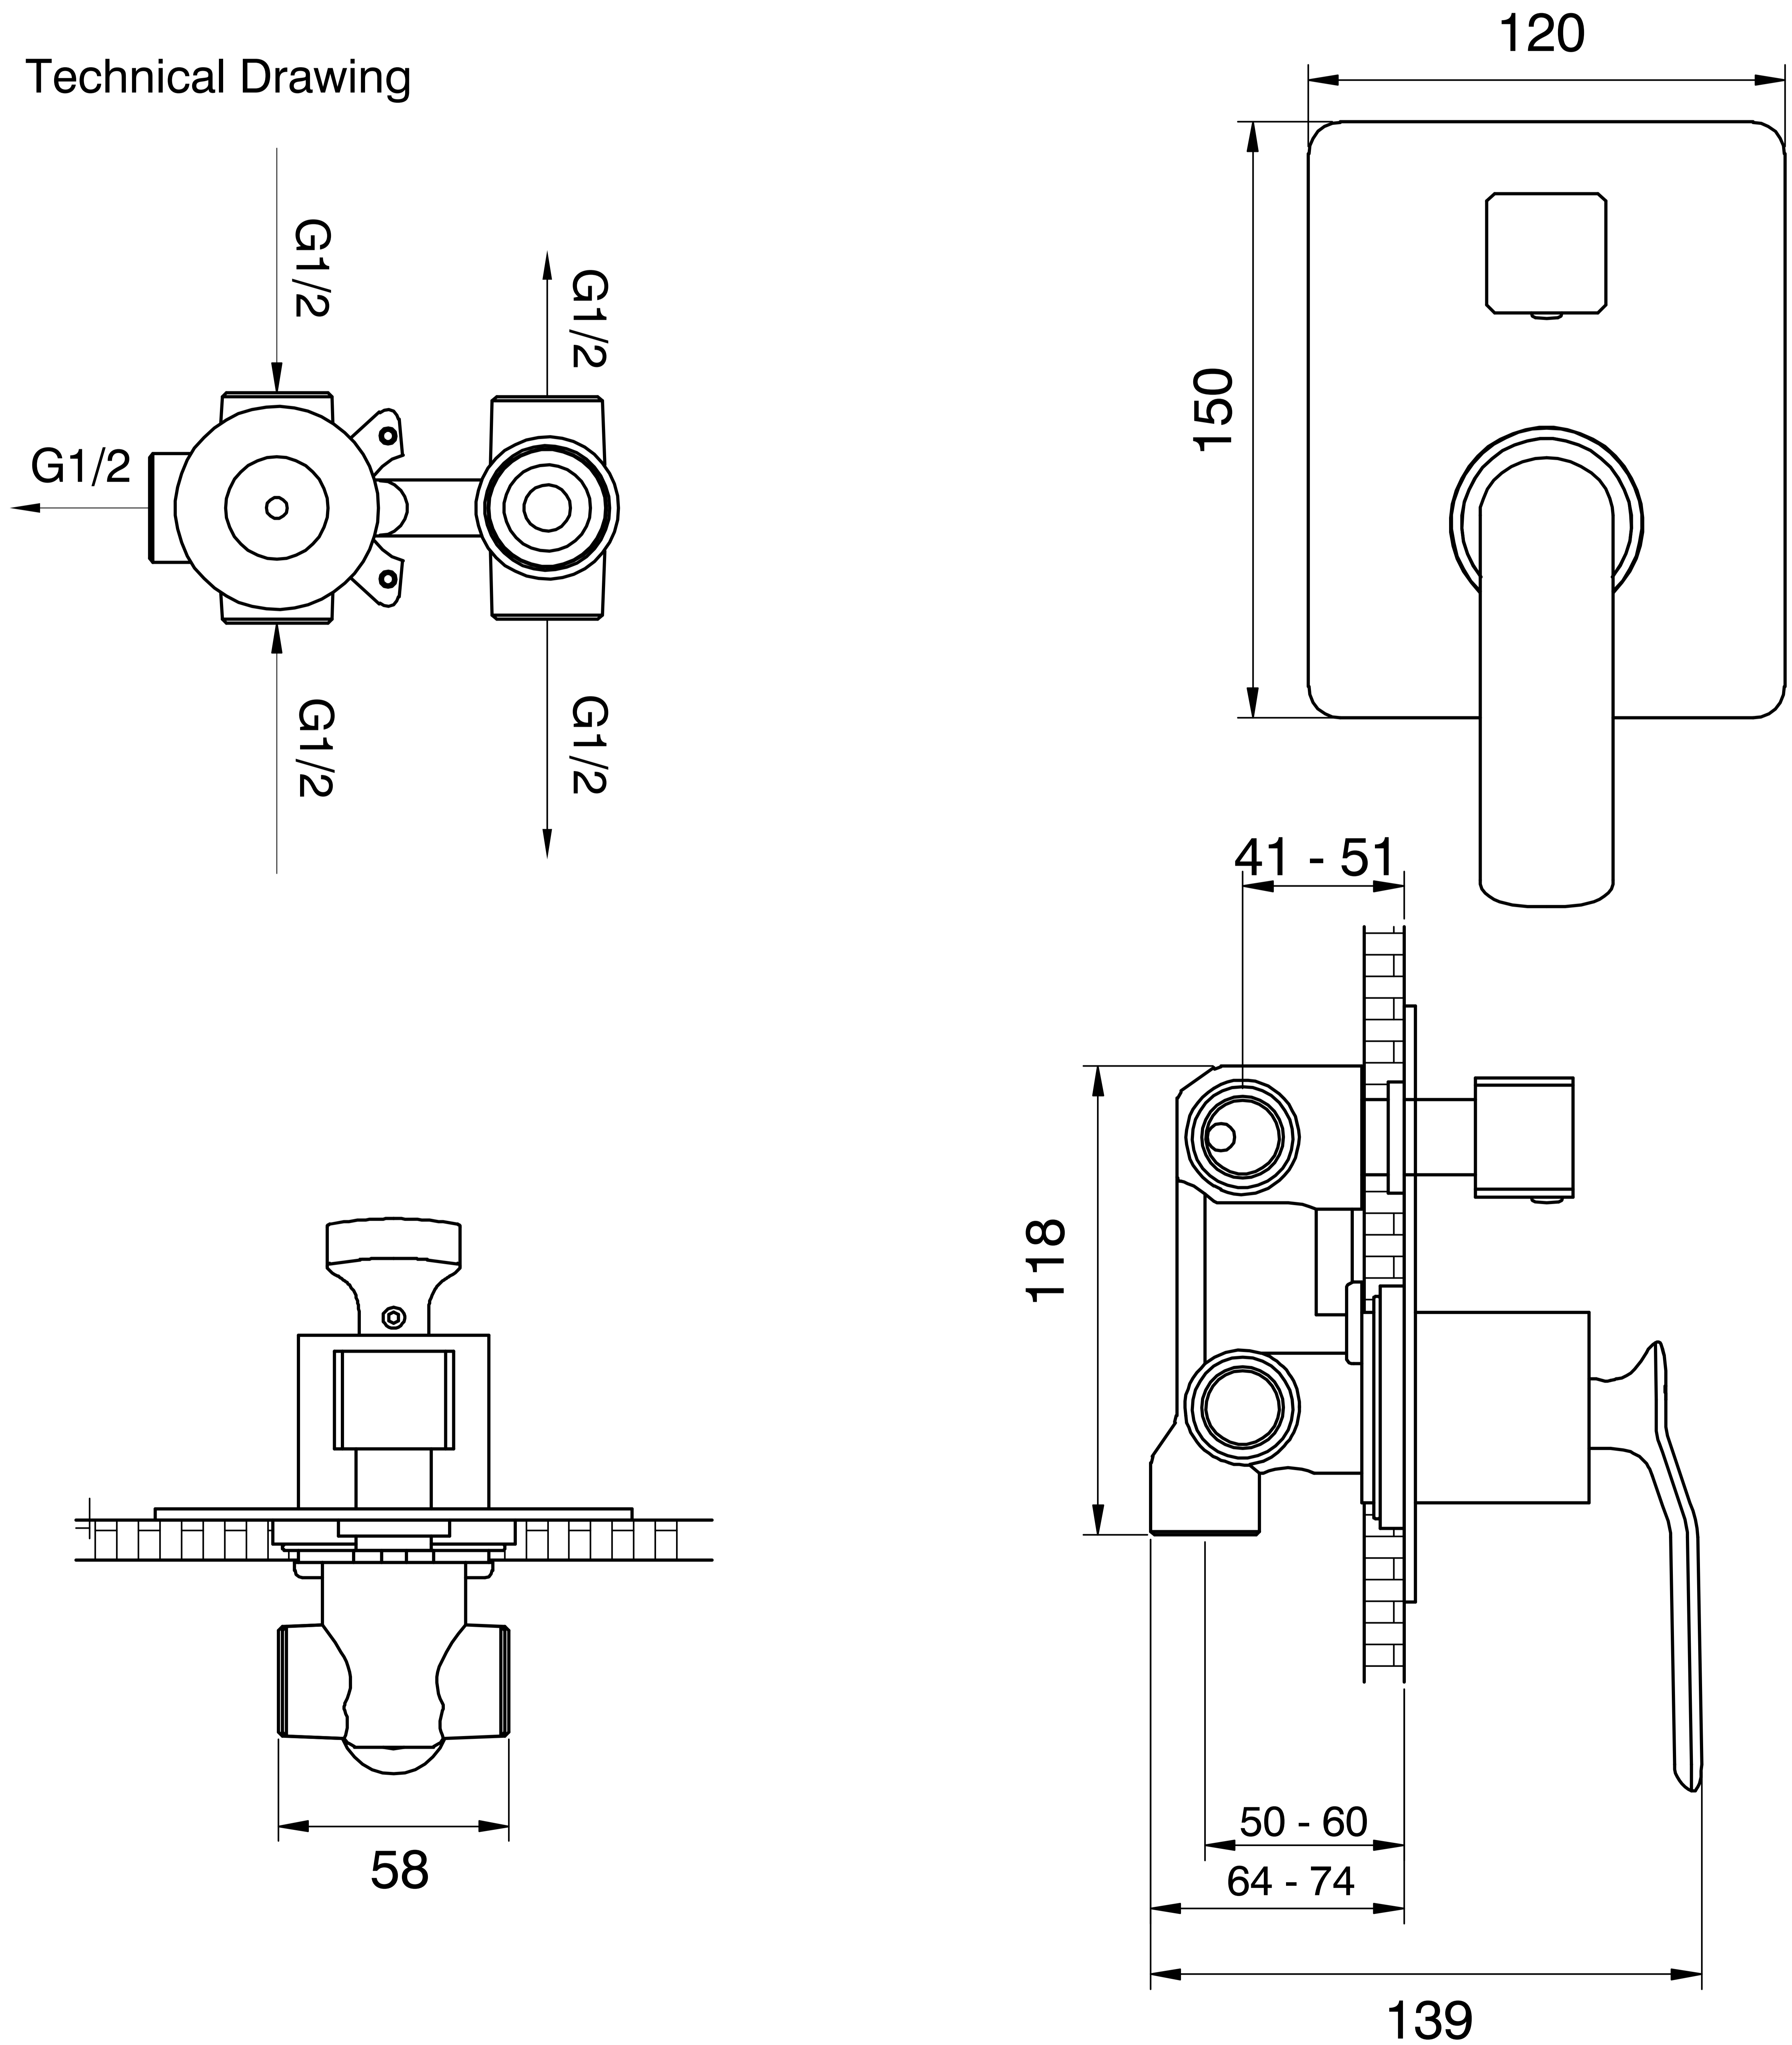

# Single Lever Diverter with Concealed Body

Product Code : 2033

Technical Drawing

All dimension are in mm